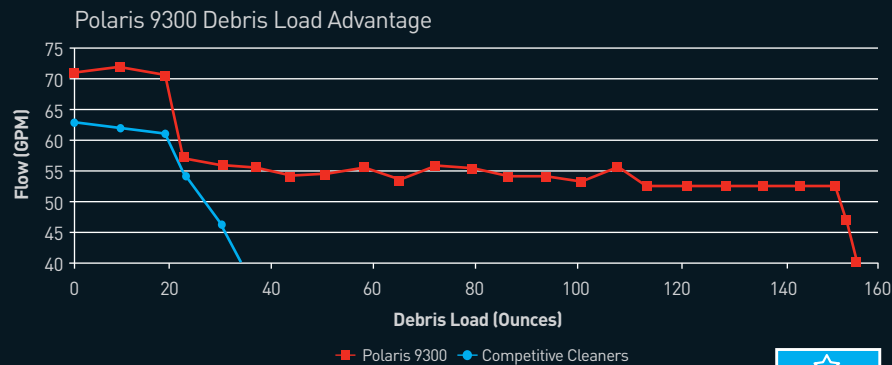

9300 SPORT

9300 Sport Specifications

Sport Dimensions	17"W x 8.5"H x 19"D	Maximum Pool Size	20 ft x 50 ft
Caddy Dimensions	20 3/4" x 20" x 3 3/4"	Surface Cleaning Ability	Pool Bottom, Walls, Steps
Weight	16 lbs. Without Caddy	Transport and Storage	Powder Coated Alloy Caddy (Included)
Filtration Method	Internal Filter Canister	Pool Types	In Ground Pools
Easy Clean Filter Canister	Medium to Fine Debris	Pool Shapes	All Shapes
Cable Connection	60 ft. Double Insulated Floating Cable	Pool Surfaces	All In Ground Pool Surfaces
Power Supply	Output: 28 Volt DC / Input: 120V ~ 60Hz	Warranty	2 Year Limited Warranty*

Polaris 9300 Sport is ETL listed to applicable UL Standards.

*Refer to owner's manual for details

EFFICIENCY AND CONVENIENCE

The Vortex Vacuum Technology allows the Polaris 9300 Sport to capture over 4 times the debris load of other cleaners. It keeps working where other robotic cleaners can't.

One Touch, On Demand Cleaning Cycles

Convenient Cord Storage

Polaris 9300 Sport Robotic can reduce energy consumption nearly 90%.