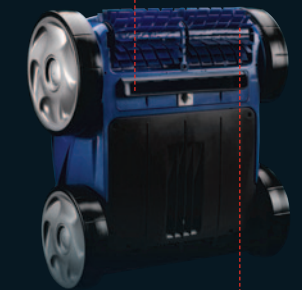

a LEGACY OF ENGINEERING EXCELLENCE

Easy Access, Simple Debris Removal

Quick Release Filter Canister

Vortex Vacuum Technology Captures More Debris With Less Filter Cleaning Required

Never Touch Debris Again Simple Shake and Spray Filter Canister Cleaning

All Terrain Aqua-Trac Wheels

Rear Water Propulsion System Cleans Tight Corners

Oversized Suction Intake for Larger Debris

Deep-Cleaning Scrubbing Brush Action

ROBOTIC
PREMIUM ROBOTIC POOL CLEANER

Nearly 40 years ago, Polaris created a visionary class of pool cleaner that would become the benchmark against which all others would be measured. The Polaris 9300 Sport redefines the very essence of Polaris in this inspired reimagination of the icon.

The 9300 Sport's innovative aquadynamic design seamlessly integrates bold styling, advanced engineering and unmatched intelligence. It boasts a large capacity filter canister that holds more debris, reducing the frequency and hassle of cleaning. No bags. No mess. The Vortex Vacuum Technology enables unparalleled debris consumption through its revolutionary vacuum flow design, allowing it to pick up larger debris quickly and efficiently, while maintaining maximum suction throughout the cleaning cycle. And the powerful rear water propulsion system cleans up the mess in tight corners and step areas, making it a smarter, faster way to clean your pool than you ever dreamed possible. Imagine that.