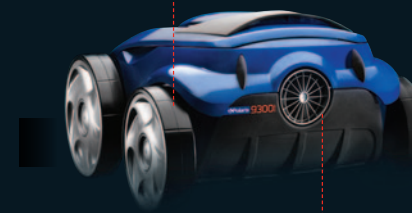

All Terrain Aqua-Trac Wheels

Rear Water Propulsion System Cleans Tight Corners

Oversized Suction Intake for Larger Debris

Deep-Cleaning Scrubbing Brush Action

ROBOTIC
PREMIUM ROBOTIC POOL CLEANER

Nearly 40 years ago, Polaris created a visionary class of pool cleaner that would become the benchmark against which all others would be measured. The Polaris 9300 Sport redefines the very essence of Polaris in this inspired reimagination of the icon.