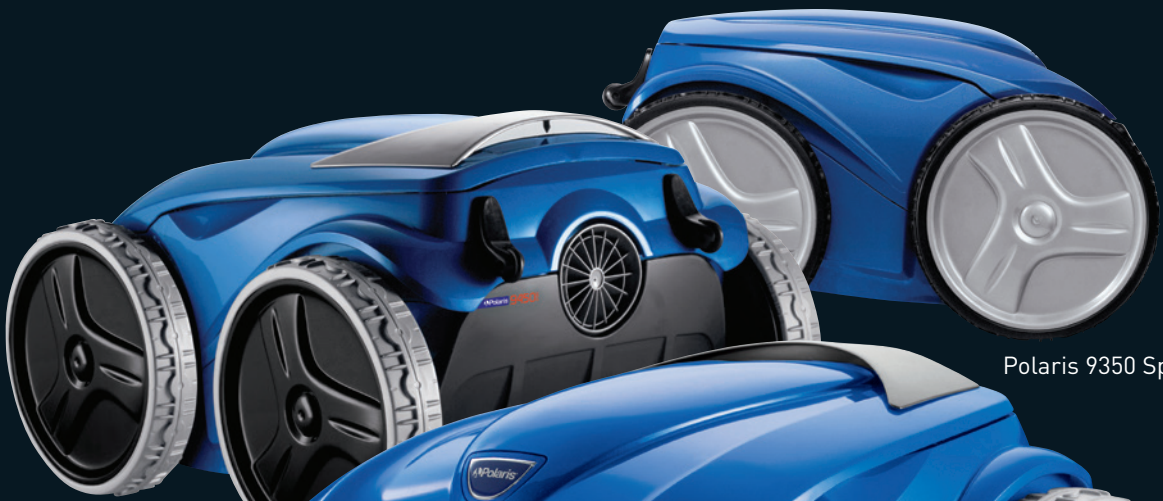

THE BEST JUST GOT BETTER!

Polaris 9450 Sport

Polaris 9350 Sport

Polaris 9550 Sport

ROBOTIC
PREMIUM ROBOTIC POOL CLEANERS

POLARIS ROBOTIC POOL CLEANERS — THE DRIVING FORCE IN CLEAN

EASY
LIFT

NEW POLARIS 9550 SPORT

- › **NEW! MOTION-SENSING REMOTE.** Responsive cleaning control in the palm of your hand.
- › **NEW! EASY LIFT SYSTEM.** One touch drives cleaner to surface. Water automatically evacuates for easy removal.
- › **NEW! DIRTY CANISTER INDICATOR.** No more guess work. Know immediately when it's time to empty the filter canister.
- › **NEW! PRE-PROGRAMMED CLEANING PATTERNS.** Smart cleaning patterns for your unique pool. Even includes a tile-only scrubbing mode.
- › **NEW! 7-DAY PROGRAMMABLE TIMER.** Fully customizable set it & forget it cleaning modes.
- › **4-WHEEL DRIVE.** Climbs over any obstacle & won't get stuck.

EASY
LIFT

POLARIS 9450 SPORT

- › **NEW! EASY LIFT SYSTEM.** One touch drives cleaner to surface. Water automatically evacuates for easy removal.
- › **NEW! 7-DAY PROGRAMMABLE TIMER.** Fully customizable set it & forget it cleaning modes.
- › **4-WHEEL DRIVE.** Climbs over any obstacle & won't get stuck.
- › **COMPREHENSIVE CLEANING.** Cleans all pool surfaces – floor, steps, walls & tile line.

EXCLUSIVELY FEATURED ON ALL POLARIS® ROBOTICS

VORTEX VACUUM TECHNOLOGY

25% more vacuum power and 4x the debris capacity of other robotic cleaners.

EASY CLEAN FILTER CANISTER

Simply shake & spray. Never touch debris again!