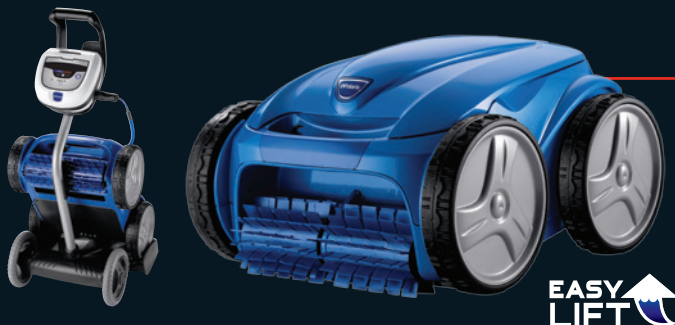

THE BEST JUST GOT BETTER!

Polaris 9450 Sport

Polaris 9350 Sport

Polaris 9550 Sport

ROBOTIC
PREMIUM ROBOTIC POOL CLEANERS

POLARIS ROBOTIC POOL CLEANERS — THE DRIVING FORCE IN CLEAN

EASY
LIFT

NEW POLARIS 9550 SPORT

- › **NEW! MOTION-SENSING REMOTE.** Responsive cleaning control in the palm of your hand.
- › **NEW! EASY LIFT SYSTEM.** One touch drives cleaner to surface. Water automatically evacuates for easy removal.
- › **NEW! DIRTY CANISTER INDICATOR.** No more guess work. Know immediately when it's time to empty the filter canister.
- › **NEW! PRE-PROGRAMMED CLEANING PATTERNS.** Smart cleaning patterns for your unique pool. Even includes a tile-only scrubbing mode.
- › **NEW! 7-DAY PROGRAMMABLE TIMER.** Fully customizable set it & forget it cleaning modes.
- › **4-WHEEL DRIVE.** Climbs over any obstacle & won't get stuck.

EASY
LIFT

POLARIS 9450 SPORT

- › **NEW! EASY LIFT SYSTEM.** One touch drives cleaner to surface. Water automatically evacuates for easy removal.
- › **NEW! 7-DAY PROGRAMMABLE TIMER.** Fully customizable set it & forget it cleaning modes.
- › **4-WHEEL DRIVE.** Climbs over any obstacle & won't get stuck.
- › **COMPREHENSIVE CLEANING.** Cleans all pool surfaces – floor, steps, walls & tile line.

EASY
LIFT

POLARIS 9350 SPORT

- › **NEW! EASY LIFT SYSTEM.** One touch drives cleaner to surface. Water automatically evacuates for easy removal.
- › **DUAL CLEANING CYCLES.** Select from floor only or floor & wall cleaning mode.
- › **COMPREHENSIVE CLEANING.** Cleans all pool surfaces – floor, steps, walls & tile line.