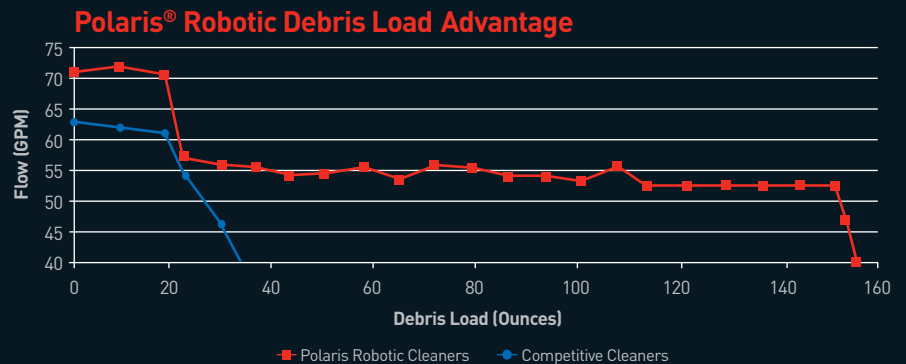

ROBOTIC
PREMIUM ROBOTIC POOL CLEANERS

Specifications

	9550 Sport	9450 Sport	9350 Sport
Easy Lift System NEW	Yes	Yes	Yes
Easy Clean Filter Canister	Yes	Yes	Yes
Vortex Vacuum Technology	Yes	Yes	Yes
ActivMotion Sensor®	Yes	Yes	Yes
Remote Control NEW	Yes. Motion-Sensing	No	No
Cleaning Cycle	7-Day Programmable	7-Day Programmable	Dual Mode Cleaning: 1.5 & 2.5 Hours
Cleaning Modes	Floor, Floor/Wall, Waterline Only, Custom	Floor, Floor/Wall	Floor, Floor/Wall
Dirty Canister Indicator NEW	Yes	No	No
Drive	4WD	4WD	2WD
Rear Water Cleaning Stream	Yes	Yes	Yes
Brush	Solid-Blade	Pleated	Pleated
Cable Length	70' Cable / 60' Pool	60' Cable / 50' Pool	60' Cable / 50' Pool
Premium Caddy NEW	Yes	Yes	Yes

25% MORE VACUUM POWER
AND
4X THE DEBRIS LOAD
OF ANY ROBOTIC CLEANER*

*Under debris load.

ENERGY EFFICIENT:

Polaris Robotic cleaners can reduce energy consumption nearly 90%.
Costs just pennies per day to operate.